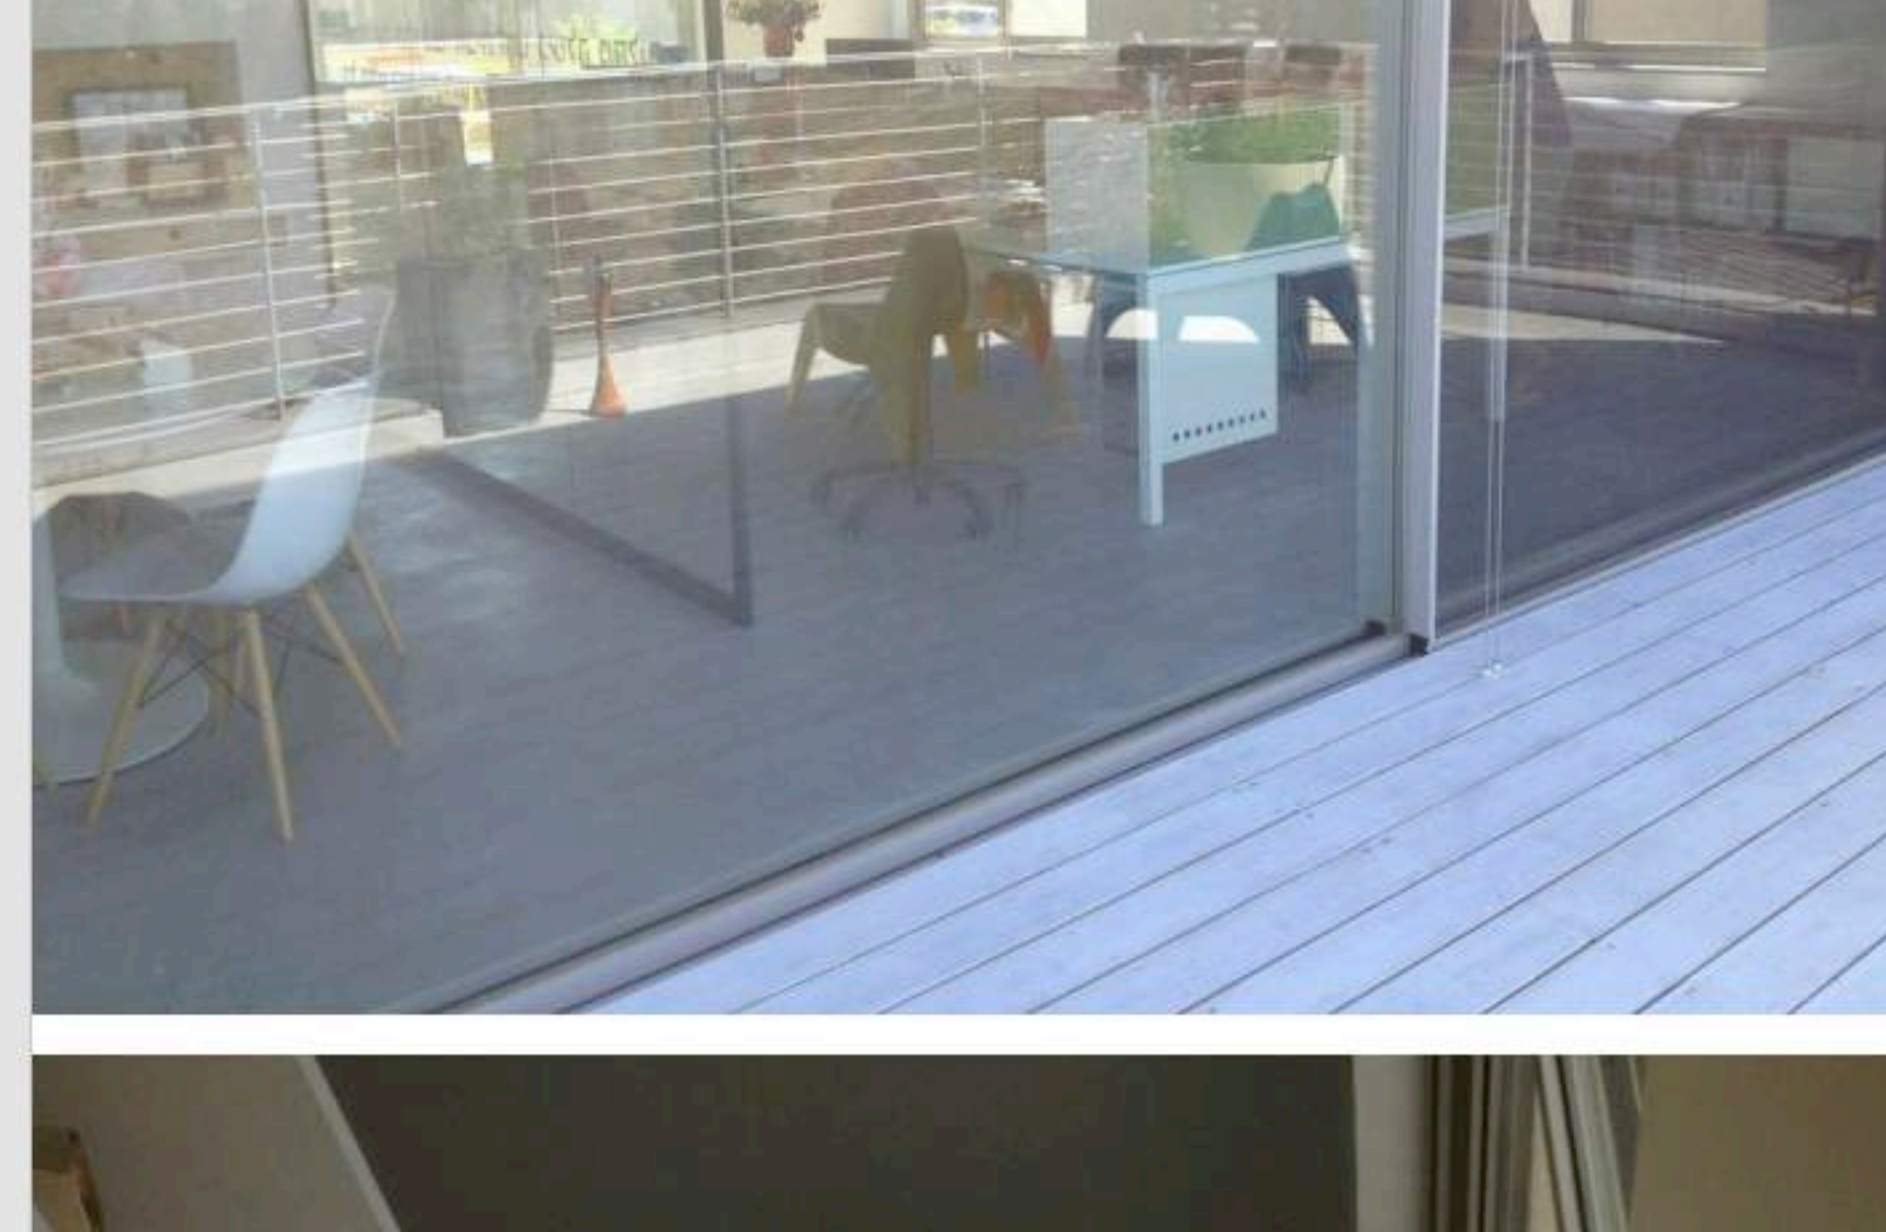

Design: Studio Dulu
Project Team: Adi Klein, Adi Freshman
Photography: Sharon Kanne