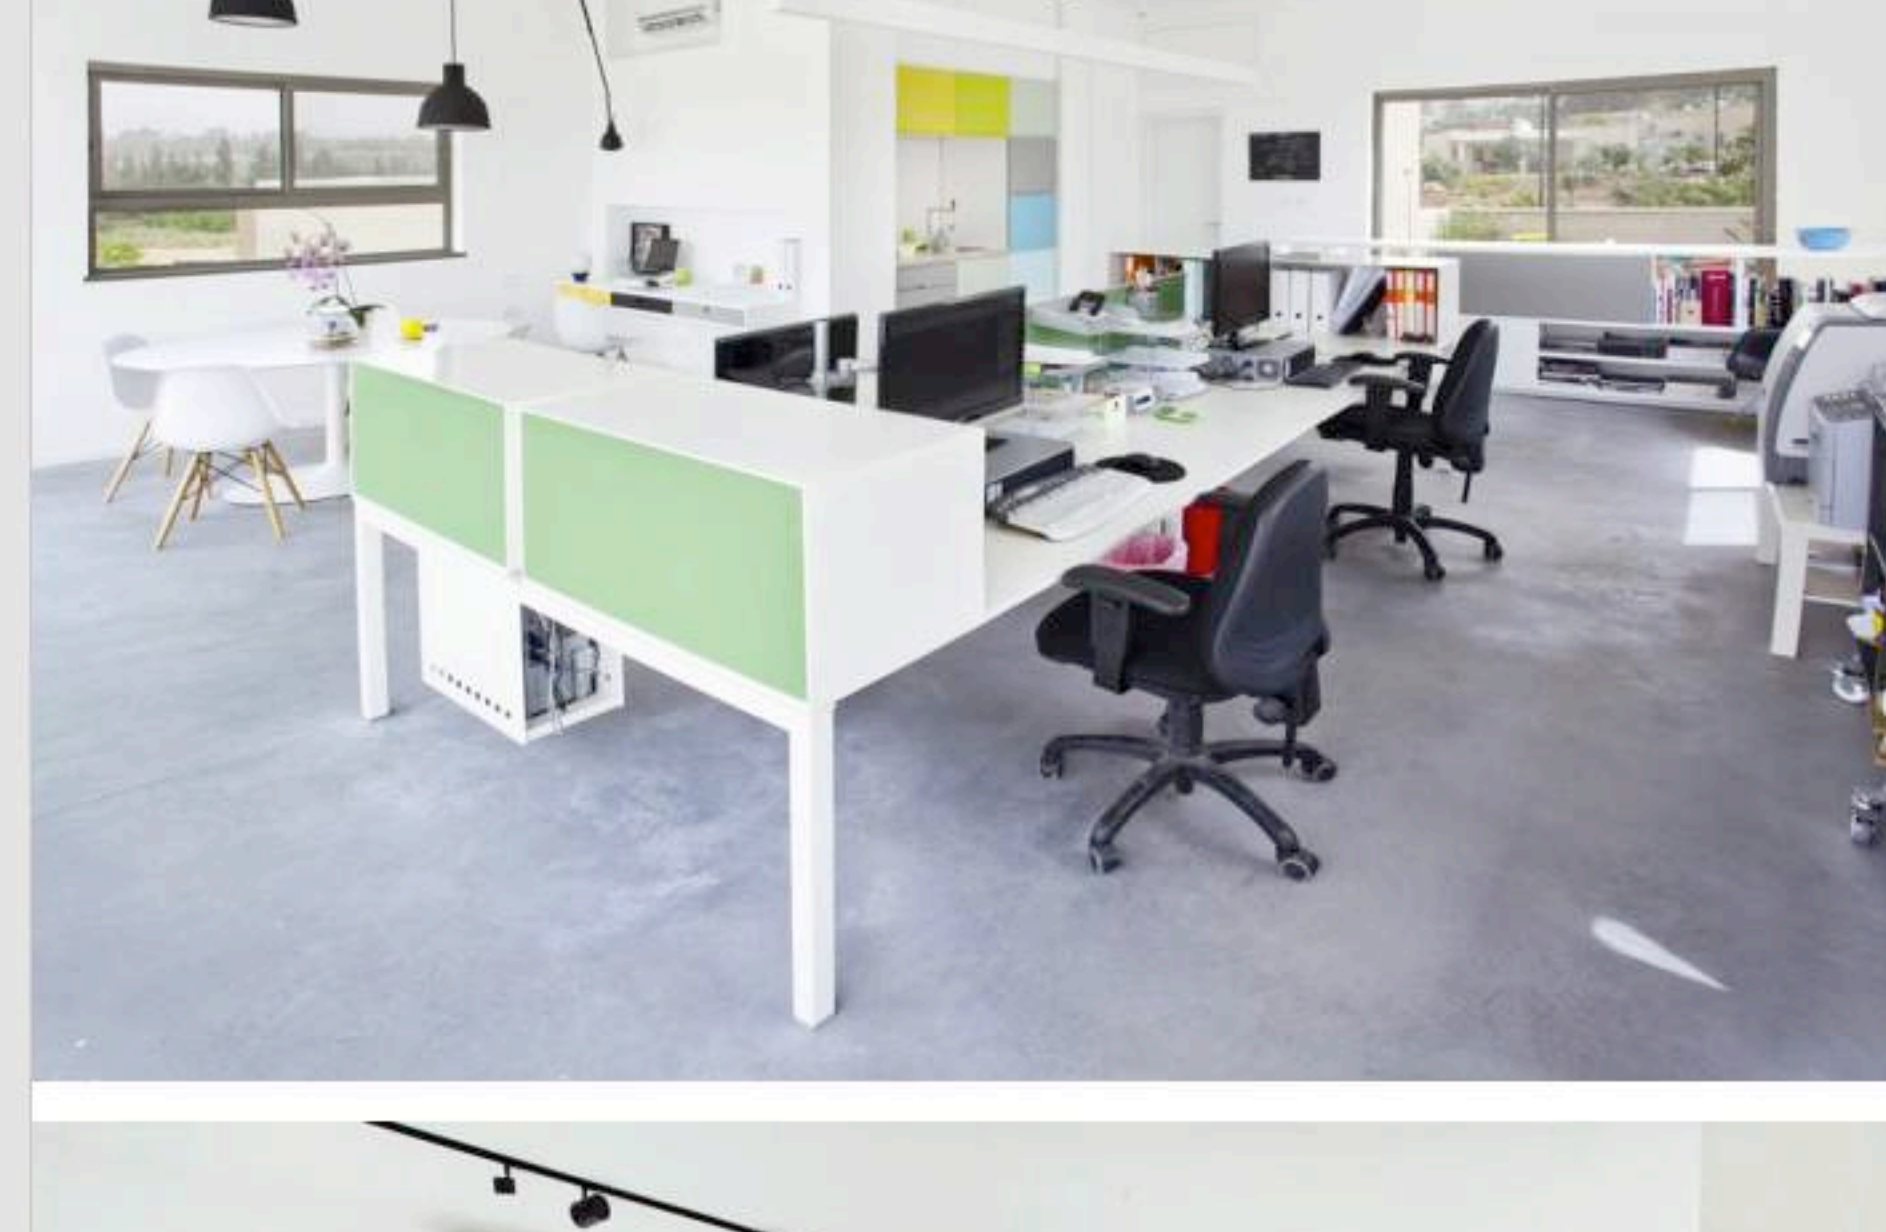

Design: Studio Dulu
Project Team: Adi Klein, Adi Freshman
Photography: Sharon Kanne